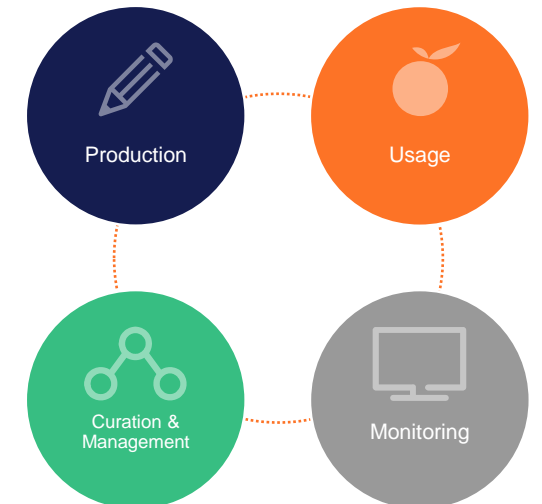

Miscellaneous

- Configurable initial period in the Analytics Dashboard
- SmartComponent for background sounds
- Optimised context recognition in nested applications
- Easier direct linking of content formats