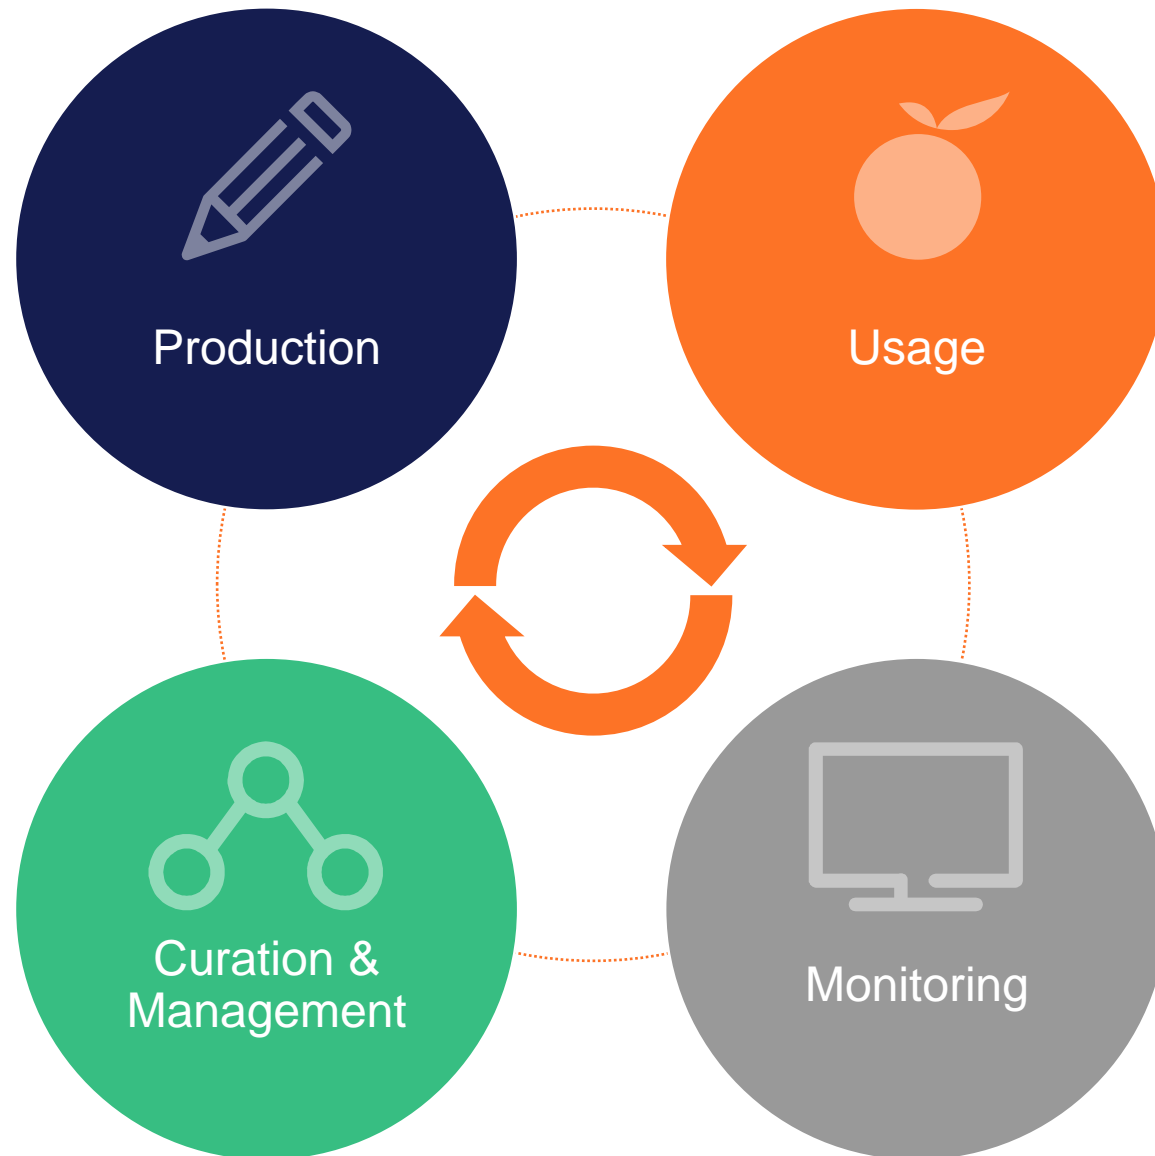

tts performance suite 2024r2

QuickAccess – More intuitive content access

QuickAccess – More intuitive content access

- Simplified and more intuitive opening of content from search results
- Structured access to processes and topics
- Adjust or repeat search at any time

QuickAccess - Streamlined process and topic views

QuickAccess - Streamlined process and topic views

- Streamlined layout
- Improved visualization of process chains
- More intuitive navigation with improved breadcrumbs and back button
- Role selection also in QuickAccess

Simplified content sharing

Simplified content sharing

- Content can be shared and accessed consistently via https link
- Automatically opens in the appropriate medium
- Unified link format across all creation methods

Creator – Visualise sequences and processes using timelines

- Attractive illustration of linear sequences with images and text
- Responsive display based on available window size

Creator – Embed attractive listicles